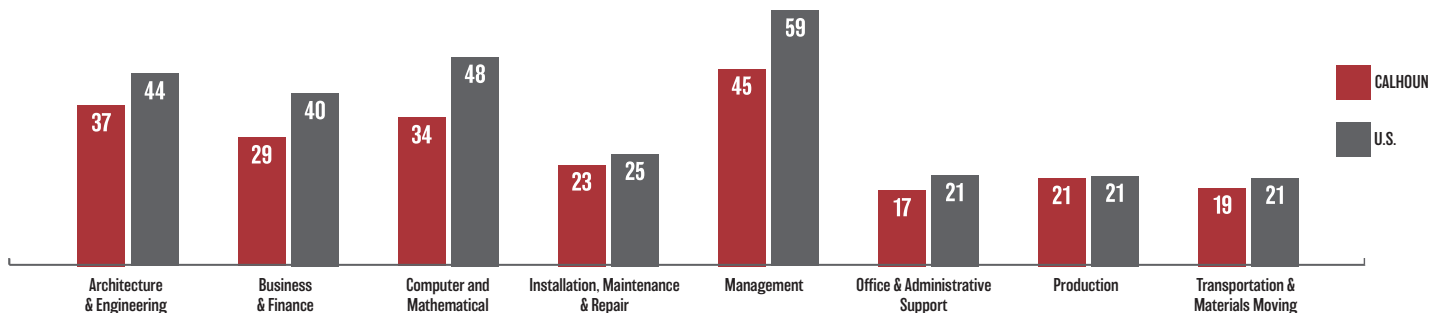

TOP PRIVATE EMPLOYERS

COMPANY	EMPLOYEES
DAK Americas	430
Zeus Industrial Products (3 locations)	365
Devro, Inc.	300
Starbucks Roasting Plant	101
Alaglass Pools	100
Lineage Logistics	90
The Fitts Company	79
Cameron Lumber Co.	62
Tri-County Electric Cooperative	58
Cablecraft Motion Controls	54

Source: Central SC records and Reference USA

DRIVE TIME LABOR FORCE

HOURLY WAGES FOR SELECT OCCUPATIONS

Source: Lightcast, Occupation Table, Average Hourly Earnings, 2022-2023; rounded to lesser whole number