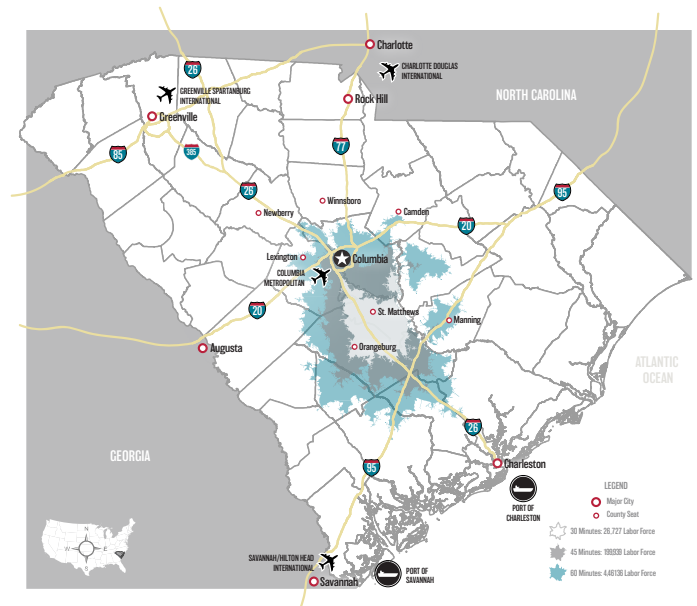

DRIVE TIME LABOR FORCE