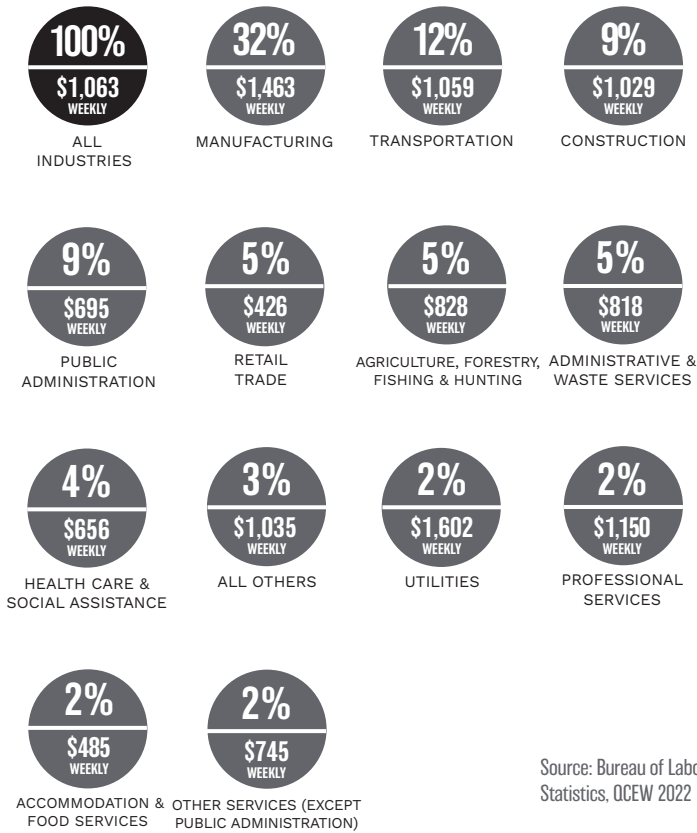

EXISTING INDUSTRY

Source: Bureau of Labor Statistics, QCEW 2022