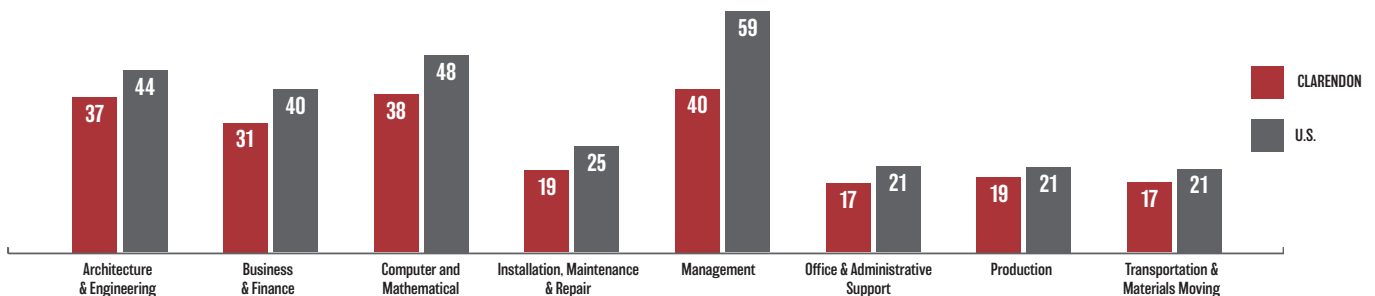

Source: US Census Bureau, Census 2010 Summary File 1. Esri forecasts for 2023 and 2028.

EXISTING INDUSTRY

Source: Bureau of Labor Statistics, OCEW 2022

TOP PRIVATE EMPLOYERS

COMPANY	EMPLOYEES
Trimaco Industries	175
Meritor Automotive	170
Bicycle Corporation of America (BCA)	150
Georgia-Pacific LLC	149
Edwards Wood Products Inc	80
Bank of Clarendon	58
Select Laboratories	52
Advanta Southeast LLC	50
Provalus	30
Westinghouse Electric Co.	30
Alucoil North America	29
Starflo Powell Valves	23

Source: Central SC records and Reference USA

EMPLOYMENT: March 2024

Source: US Bureau of Labor Statistics

DRIVE TIME LABOR FORCE

HOURLY WAGES FOR SELECT OCCUPATIONS

Source: Lightcast, Occupation Table, Average Hourly Earnings, 2022-2023; rounded to lesser whole number