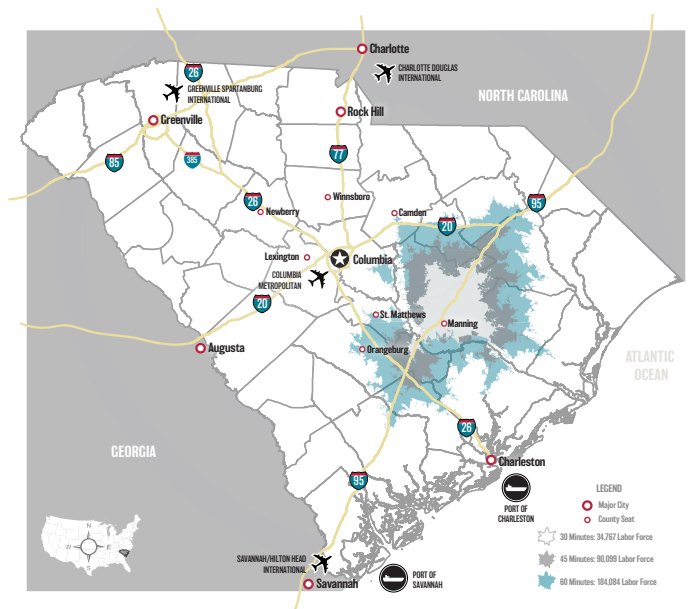

DRIVE TIME LABOR FORCE