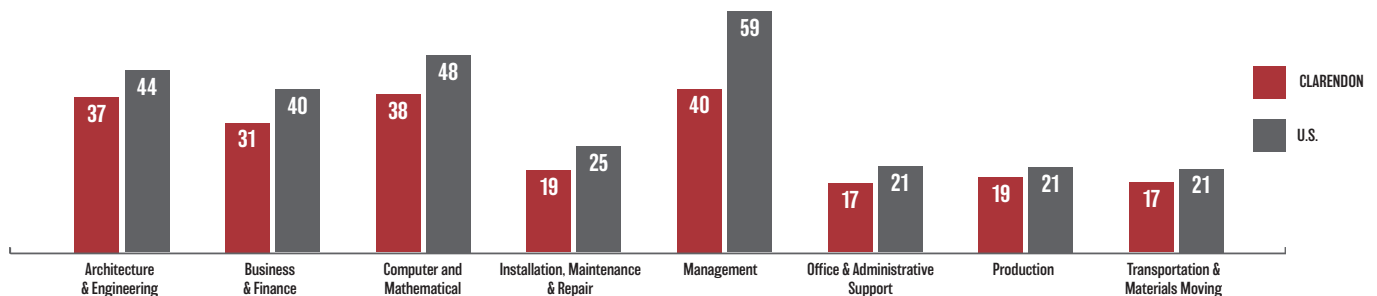

Source: US Census Bureau, Census 2010 Summary File 1. Esri forecasts for 2023 and 2028.

EXISTING INDUSTRY

Source: Bureau of Labor Statistics, OCEW 2022

TOP PRIVATE EMPLOYERS

COMPANY	EMPLOYEES
Trimaco Industries	175
Meritor Automotive	170
Bicycle Corporation of America (BCA)	150
Georgia-Pacific LLC	149
Edwards Wood Products Inc	80
Bank of Clarendon	58
Select Laboratories	52
Advanta Southeast LLC	50
Provalus	30
Westinghouse Electric Co.	30
Alucoil North America	29
Starflo Powell Valves	23

Source: Central SC records and Reference USA

EMPLOYMENT: April 2024

Source: US Bureau of Labor Statistics

DRIVE TIME LABOR FORCE

HOURLY WAGES FOR SELECT OCCUPATIONS

Source: Lightcast, Occupation Table, Average Hourly Earnings, 2022-2023; rounded to lesser whole number