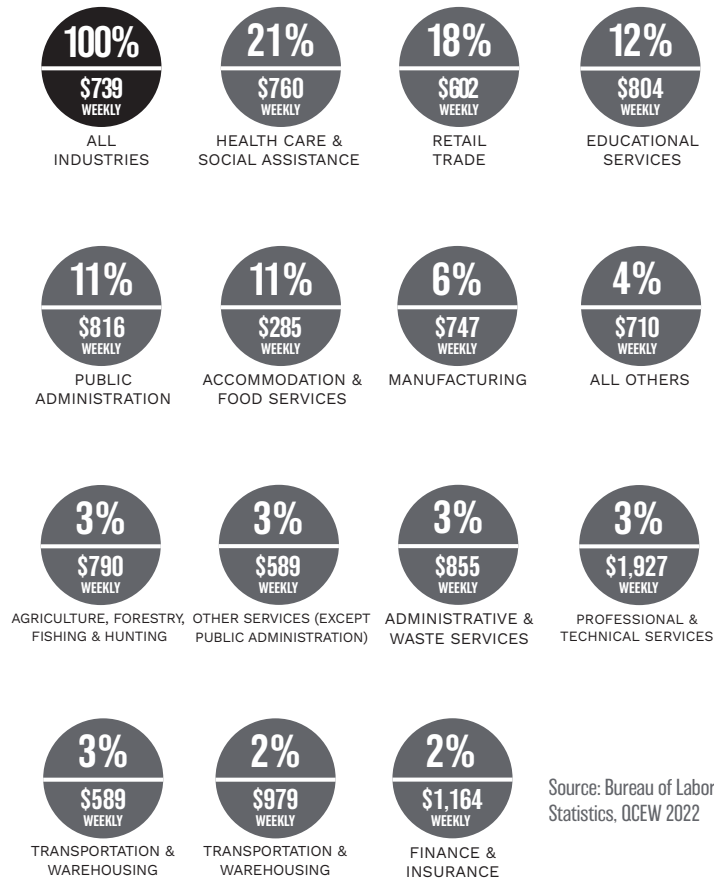

EXISTING INDUSTRY

Source: Bureau of Labor Statistics, OCEW 2022

TOP PRIVATE EMPLOYERS

COMPANY	EMPLOYEES
Trimaco Industries	175
Meritor Automotive	170
Bicycle Corporation of America (BCA)	150
Georgia-Pacific LLC	149
Edwards Wood Products Inc	80
Bank of Clarendon	58
Select Laboratories	52
Advanta Southeast LLC	50
Provalus	30
Westinghouse Electric Co.	30
Alucoil North America	29
Starflo Powell Valves	23

Source: Central SC records and Reference USA