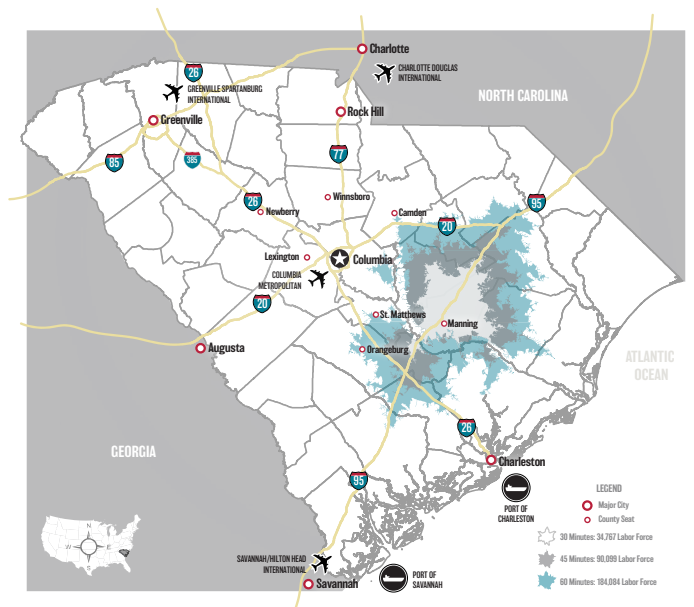

DRIVE TIME LABOR FORCE