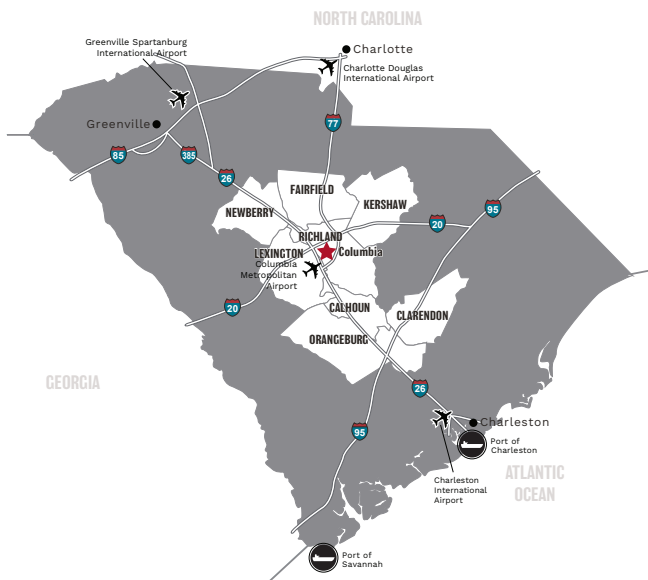

At A Glance: CLARENDON COUNTY

Located on the eastern side of Central SC, Clarendon County has a lot to offer. Formed in 1785, it was named after Edward Hyde, "Earl," one of the Lords Proprietors of Carolina. The county has come a long way since then and carries even more big names, like Meritor, Alucoil and BCA. The county seat, Manning, is two miles from I-95 and 35 miles north of I-26. Clarendon County is growing rapidly, with 19% growth in population since 1990. Clarendon County is business ready, with industrial sites with up to 1,400 available acres located throughout its 607 square miles of business friendly soil.

INFRASTRUCTURE

The Central SC Region is home to four major interstates, all easily accessible throughout the Region: I-20, I-26, I-77, I-95. These interstates make for smooth travel when commuting to the Region's major airport and the state's major port.

Running through the county's center, this interstate provides direct access to numerous towns, cities and Lake Marion.

35 miles
N

43 miles
N

58 miles
W

Columbia Metropolitan Airport (CAE): within a 60 minute drive away, it features a UPS air hub and Foreign Trade Zone 127.

Port of Charleston: 80 mile drive; nationally recognized as one of the most efficient and effective ports. New Hugh Leatherman Terminal opened in 2021 to accommodate larger neo-Panamax vessels.

Rail system served by Norfolk Southern.