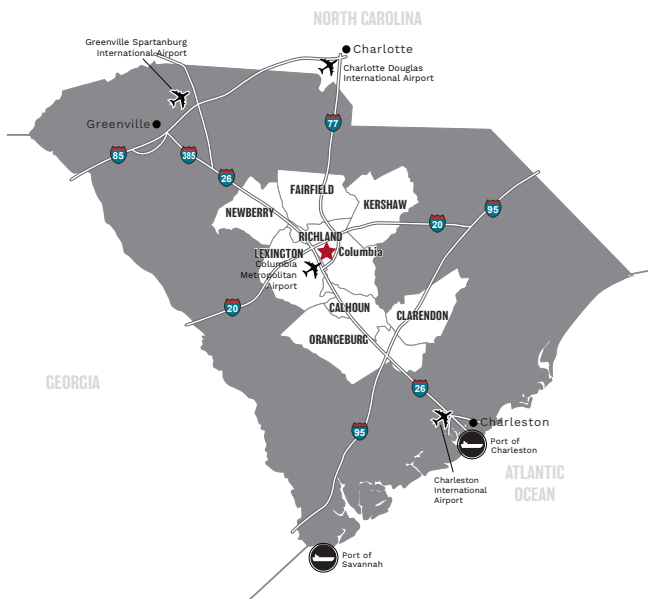

60-MINUTE DRIVE TIME POPULATION

1,035,135	1,068,355	1,101,289
2020 Census	2023 Estimate	2028 Forecast
82.3%	78.6%	
Age 15+ 2023 Estimate	Age 18+ 2023 Estimate	
92.1%	36.9%	
HS Diploma/CED & higher Age 25+, 2023 Estimate	Bachelor's Degree & higher Age 25+, 2023 Estimate	

Source: US Census Bureau, Census 2010 Summary File 1. Esri forecasts for 2023 and 2028.