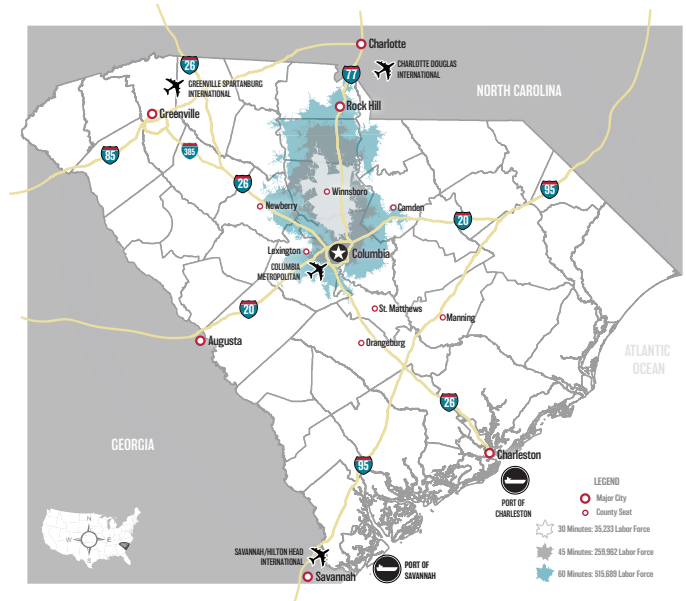

DRIVE TIME LABOR FORCE