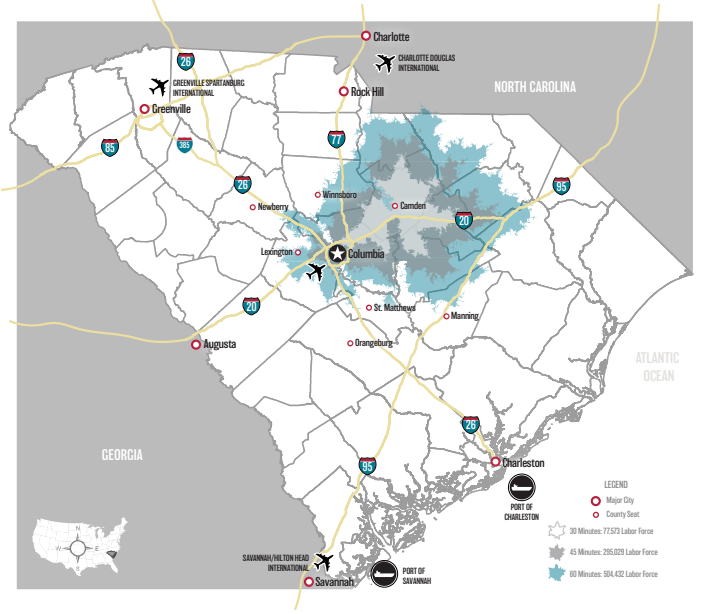

DRIVE TIME LABOR FORCE