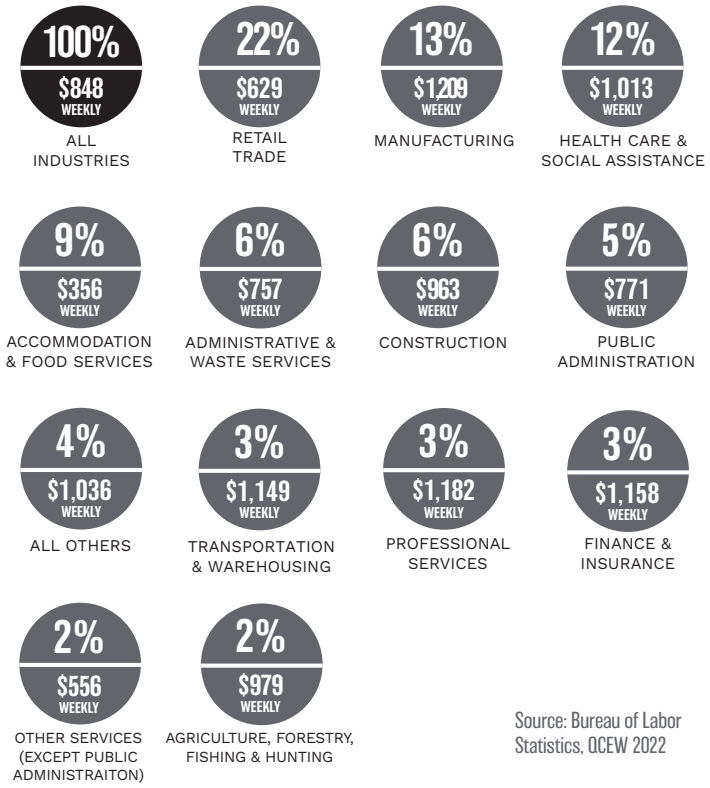

Source: US Census Bureau. Census 2010 Summary File 1. Esri forecasts for 2023 and 2028.

EXISTING INDUSTRY

Source: Bureau of Labor Statistics, OCEW 2022

TOP PRIVATE EMPLOYERS

COMPANY	EMPLOYEES
Target Distribution Center	1,200
MUSC Health Kershaw	746
INVISTA	500
Hengst	250
Canfor Southern Pine	177
Cardinal Health	172
Mancor SC Inc.	154
Sterlite/STL	150
Suominen Non Wovens	146
GE Appliances, A Haier Company	140