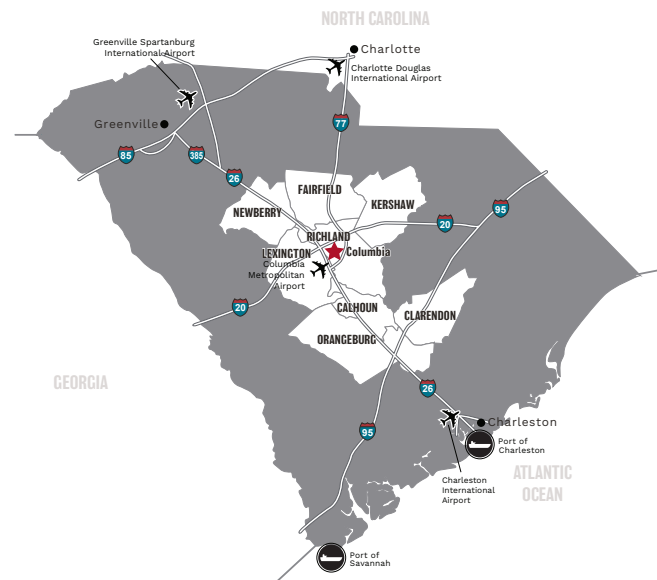

60-MINUTE DRIVE TIME POPULATION

1,072,387	1,091,951	1,108,792
2020 Census	2023 Estimate	2028 Forecast
82.2%	78.6%	
Age 15+ 2023 Estimate	Age 18+ 2023 Estimate	
91.2%	33.6%	
HS Diploma/CED & higher Age 25+, 2023 Estimate	Bachelor's Degree & higher Age 25+, 2023 Estimate	

Source: US Census Bureau. Census 2010 Summary File 1. Esri forecasts for 2023 and 2028.